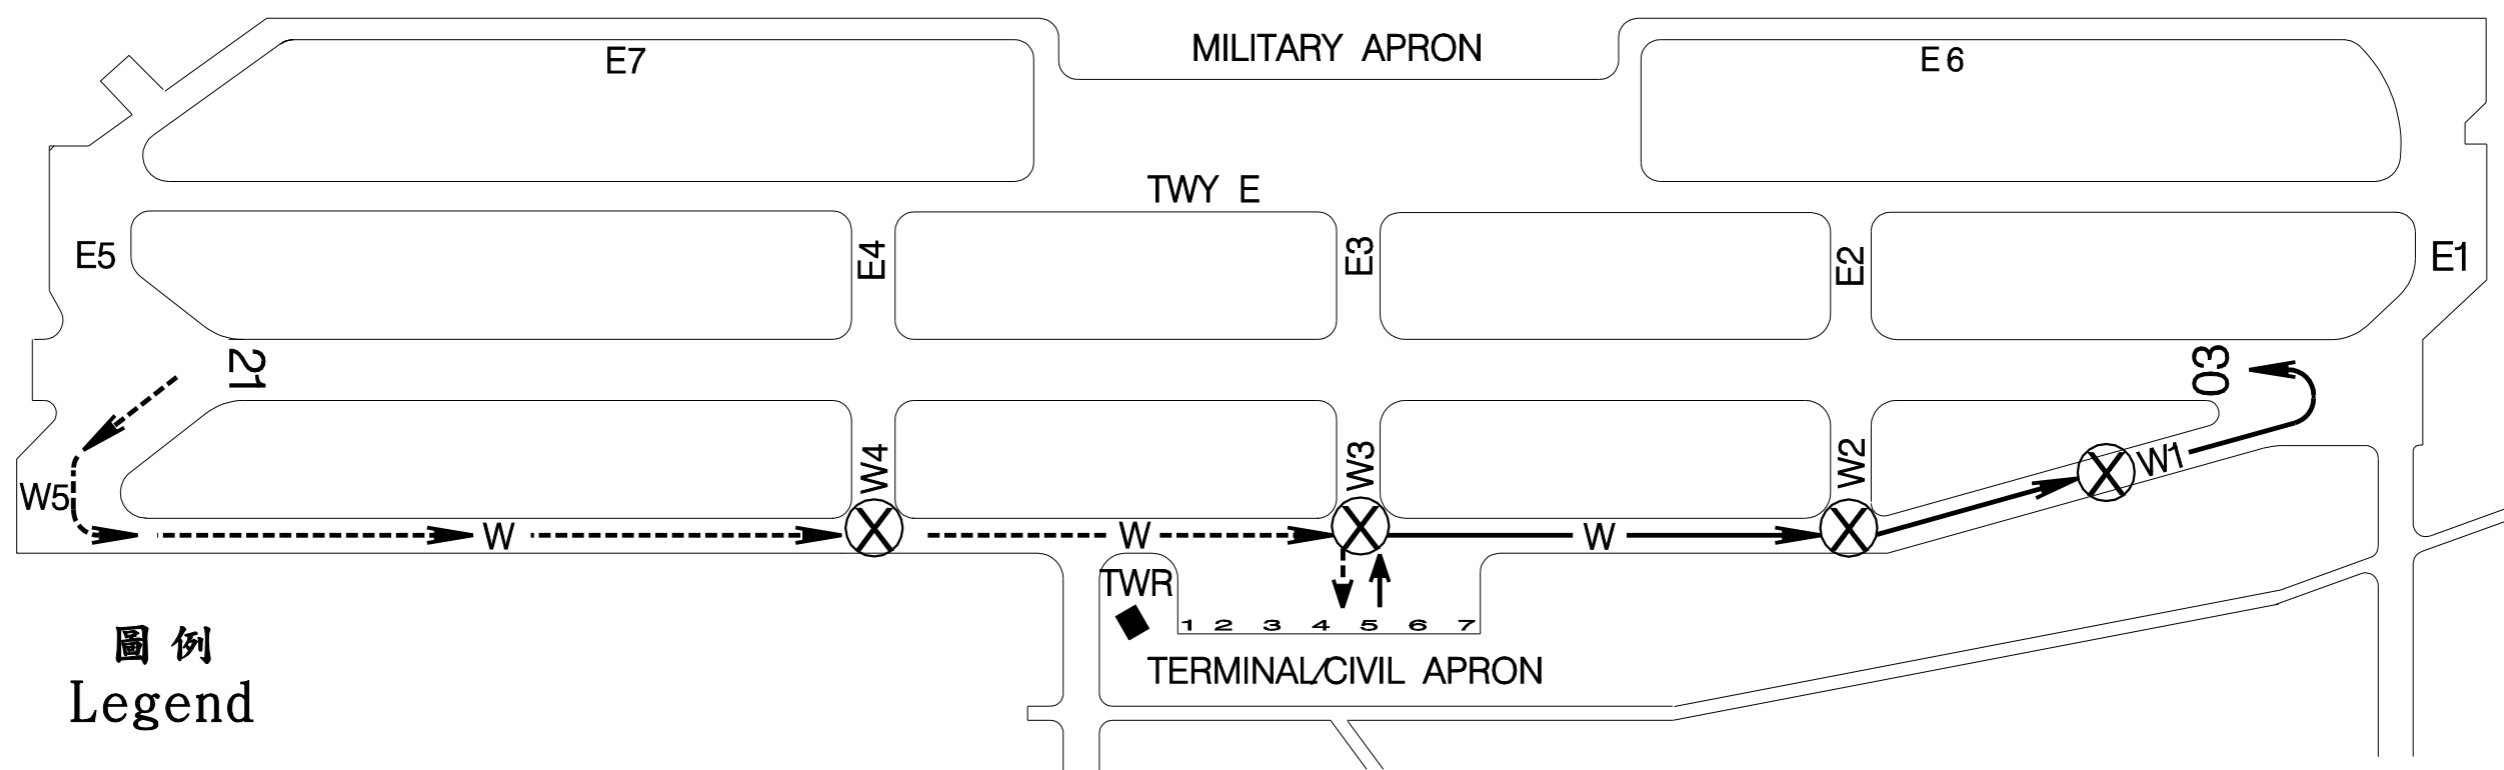

# 花蓮機場03跑道離到場標準滑行路徑圖

## Hualien Airport Standard Taxiing Routes for RWY 03

### 圖例 Legend

-  到場滑行路徑  
standard taxiing routes for ARR ACFT
-  離場滑行路徑  
standard taxiing routes for DEP ACFT
-  強制報告點 (低能見度低於800公尺以下時使用)  
Compulsory reporting position (When visibility is bellow 800M)